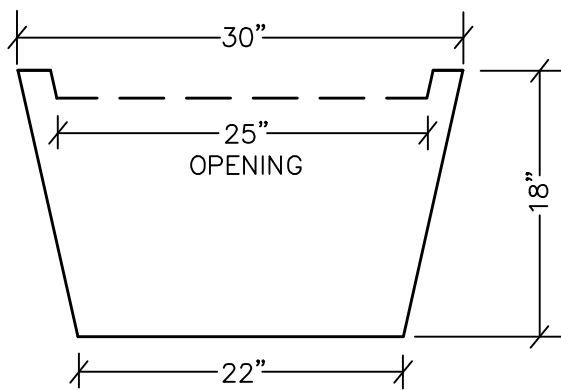

CAIRO PLANTER
MODEL NUMBER 1K-3018

TOP VIEW

SIDE VIEW